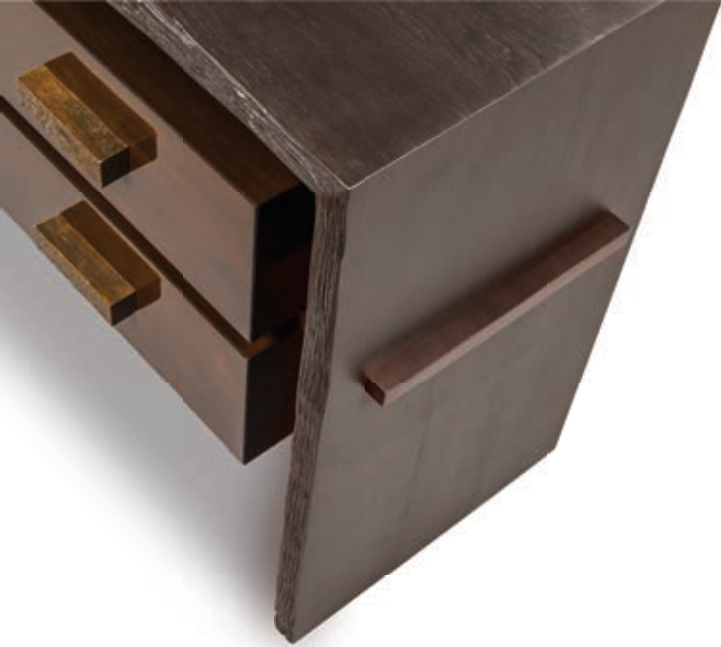

ROBERT MARINELLI | TRISTAN DRAWER CABINET WITH TORN EDGES

INFO@RMIDENTERPRISES.COM WWW.RMIDENTERPRISES.COM

ALL DESIGNS ARE PROTECTED BY COPYRIGHT AND THE TRADEMARK LAWS OF THE U.S. © 2020 RMID ENTERPRISES INC. & ROBERT MARINELLI. THE ABOVE IMAGES ARE FOR ILLUSTRATIVE PURPOSES AS ARE FLOOR SAMPLES. ALL ORDERS REQUIRE CUSTOM SPECIFICATIONS.